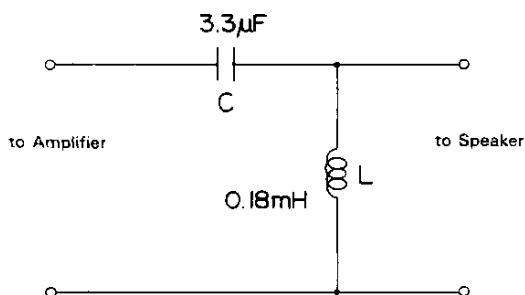

⑬ NETWORK

PARTS LIST

★ New parts

Parts without **Parts No.** are not supplied.

Les articles non mentionnés dans le **Parts No.** ne sont pas fournis.

Teile ohne **Parts No.** werden nicht geliefert

Ref. No.	New Parts	Parts No.	Description
①		B06-0442-08	Grille (M)
②	★	B06-0653-08	Grille (T)
③		B43-0868-08	Badge set
④		B46-0100-20	Warranty card
⑤	★	B61-0444-00	Instruction manual
⑥		F09-0990-08	Protector (M)
⑦	★	F09-1012-08	Protector (T)
⑧	★	J21-8069-08	Hardware
⑨	★	J21-8070-08	Bracket
⑩	★	J21-8071-08	Hardware
⑪	★	J21-8076-08	Hardware
⑫		J69-0117-08	Viscous tape
⑬	★	L75-2047-08	Network
⑭	★	N99-1191-08	Screw set
⑮	★	T03-0379-08	Tweeter
⑯	★	T06-0293-08	Mid-range