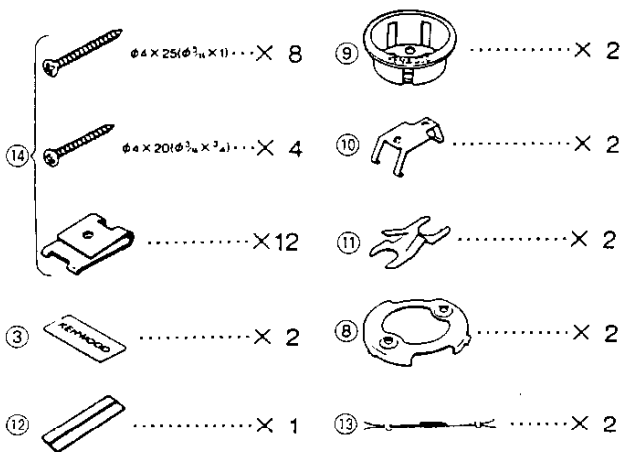

KFC-P205

SERVICE MANUAL

KENWOOD

©1991 KENWOOD IN JAPAN
B51-6318-00 (T) 375

EXTERNAL VIEW

Mid-Range

Tweeter

PARTS INCLUDED

⑬ NETWORK

PARTS LIST

★ New parts

Parts without **Parts No.** are not supplied.

Les articles non mentionnés dans le **Parts No.** ne sont pas fournis.

Teile ohne **Parts No.** werden nicht geliefert

Ref. No.	New Parts	Parts No.	Description
①		B06-0442-08	Grille (M)
②	★	B06-0653-08	Grille (T)
③		B43-0868-08	Badge set
④		B46-0100-20	Warranty card
⑤	★	B61-0444-00	Instruction manual
⑥		F09-0990-08	Protector (M)
⑦	★	F09-1012-08	Protector (T)
⑧	★	J21-8069-08	Hardware
⑨	★	J21-8070-08	Bracket
⑩	★	J21-8071-08	Hardware
⑪	★	J21-8076-08	Hardware
⑫		J69-0117-08	Viscous tape
⑬	★	L75-2047-08	Network
⑭	★	N99-1191-08	Screw set
⑮	★	T03-0379-08	Tweeter
⑯	★	T06-0293-08	Mid-range