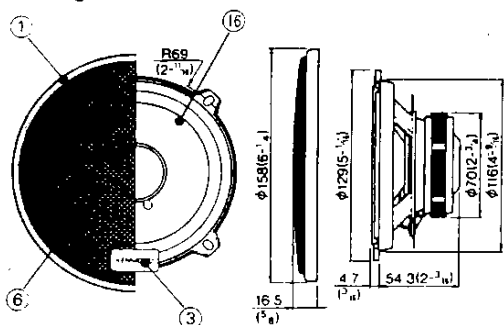

KFC-P205

SERVICE MANUAL

KENWOOD

©1991 KENWOOD IN JAPAN
B51-6318-00 (T) 375

EXTERNAL VIEW

Mid-Range

Tweeter

PARTS INCLUDED

⑬ NETWORK

PARTS LIST

★ New parts

Parts without **Parts No.** are not supplied.

Les articles non mentionnés dans le **Parts No.** ne sont pas fournis.

Teile ohne **Parts No.** werden nicht geliefert

Ref. No.	New Parts	Parts No.	Description
①		B06-0442-08	Grille (M)
②	★	B06-0653-08	Grille (T)
③		B43-0868-08	Badge set
④		B46-0100-20	Warranty card
⑤	★	B61-0444-00	Instruction manual
⑥		F09-0990-08	Protector (M)
⑦	★	F09-1012-08	Protector (T)
⑧	★	J21-8069-08	Hardware
⑨	★	J21-8070-08	Bracket
⑩	★	J21-8071-08	Hardware
⑪	★	J21-8076-08	Hardware
⑫		J69-0117-08	Viscous tape
⑬	★	L75-2047-08	Network
⑭	★	N99-1191-08	Screw set
⑮	★	T03-0379-08	Tweeter
⑯	★	T06-0293-08	Mid-range